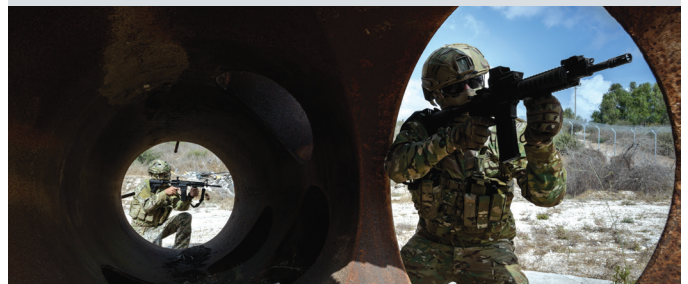

All-in-One Facility

IMI Academy™ training facility incorporates advanced training methodologies and advanced equipment. Training and teaching areas include classrooms and an auditorium, tactical fire ranges for various distances, shooting simulators, Krav Maga halls, an operational driving center, an obstacle course, an urban training center including underground warfare tunnels, a close quarters combat (CQC) center for training in live fire (360) and performance analysis. The facility offers a complete logistic solution including accommodations, transportation and dining.