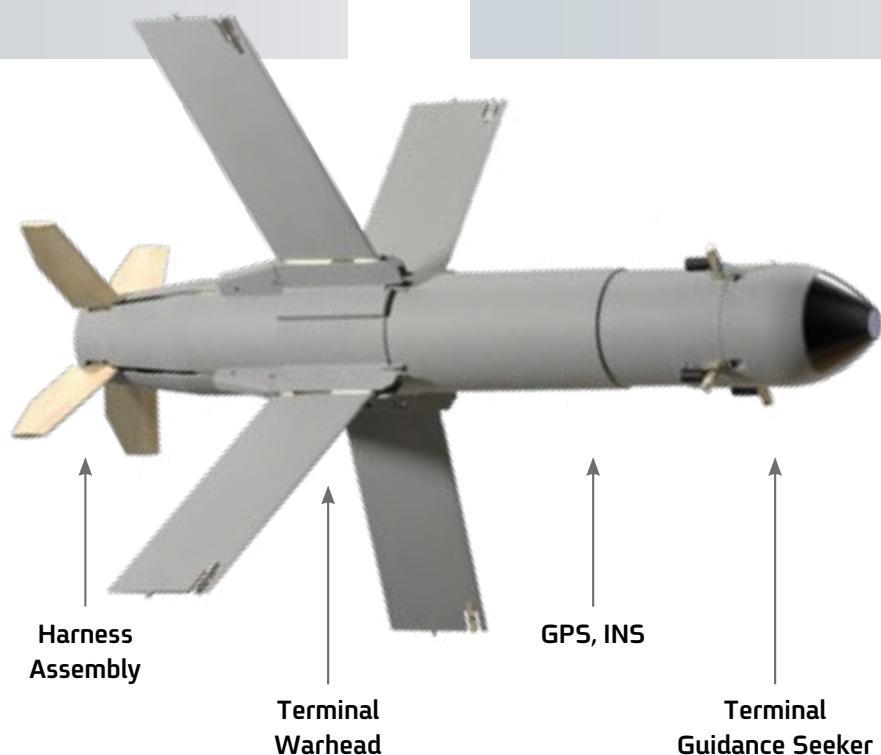

Mini Lizard

Gliding guided munition for light attack and mission aircraft

The Mini Lizard is an affordable, accurate precision-guided gliding weapon, ideal for light attack and mission aircraft.

System Overview

A fully integrated solution equipped with advanced technologies, the Mini Lizard offers superior precision with excellent performance, suitable for day and night operations. The guided munitions carry a 9 kg payload and features semi-active laser (SAL) and/or GPS guidance, with a glide ratio of 4:1 and omni envelope (360°). The system provides highly reliable moving targets acquisition capability for a wide range of targets including light armored vehicles. Mini Lizard is compatible with all laser designators.

Key Features

- Semi-Active Laser (SAL) guidance/optional GPS
- Large envelope: gliding ratio 4:1, omni envelop (360°)
- Moving target capability
- Payload up to 9 kg

Key Benefits

- Minimal collateral damage
- Day/night capability
- Compatible with all laser designators
- Affordable

Elbit Systems Land

E-mail: land@elbitsystems.com www.elbitsystems.com

Follow us on