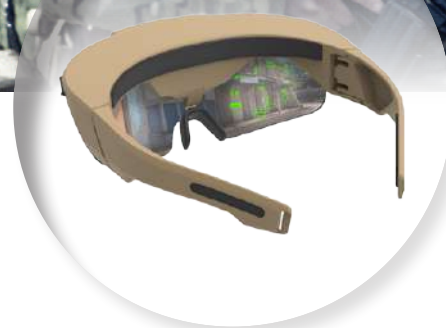

SmartEye

Smart ballistic glasses for see-through situational awareness

Fully integrated with Elbit Systems' DOMINATOR™ warrior combat suite, SmartEye is head-mounted eyewear providing the dismounted commander with see-through augmented reality symbology and imagery. SmartEye combines ergonomic ballistic goggles with a real-time geo-oriented C² display. The glasses also provide instant identification and registration of images to a 3D imagery database.

SmartEye's dynamic adjustable display features an intuitive tactile user interface, with the processing unit located in the soldier's vest or helmet. SmartEye's advanced inertial unit performs line-of-sight (LOS) and precise participant location and identification (PPLI) calculations. The glasses can interface with multiple video sources, including weapon sights, unmanned aerial systems (UAS) and reconnaissance unit inputs. SmartEye can be integrated with a helmet-mounted night sensor for enhanced operation during night missions.

SmartEye

Smart ballistic glasses for see-through situational awareness

Key Features

- Ballistic lenses
- Interfaces with multiple video sources
- Dynamic adjustable display
- Intuitive tactile UI
- Integrated inertial unit
- HD day camera
- Clip-on diopter
- Autonomous energy source
- LOS and PPLI calculations
- See-through monocular with 32° FOV

Key Benefits

- Instant situation awareness
- Fully integrated with DOMINATOR™ warrior combat suite
- Real-time image detection

Elbit Systems C4 and Cyber
2 H'amachshev St., Netanya 4250712, Israel
E-mail: C4cyber.info@elbitsystems.com www.elbitsystems.com